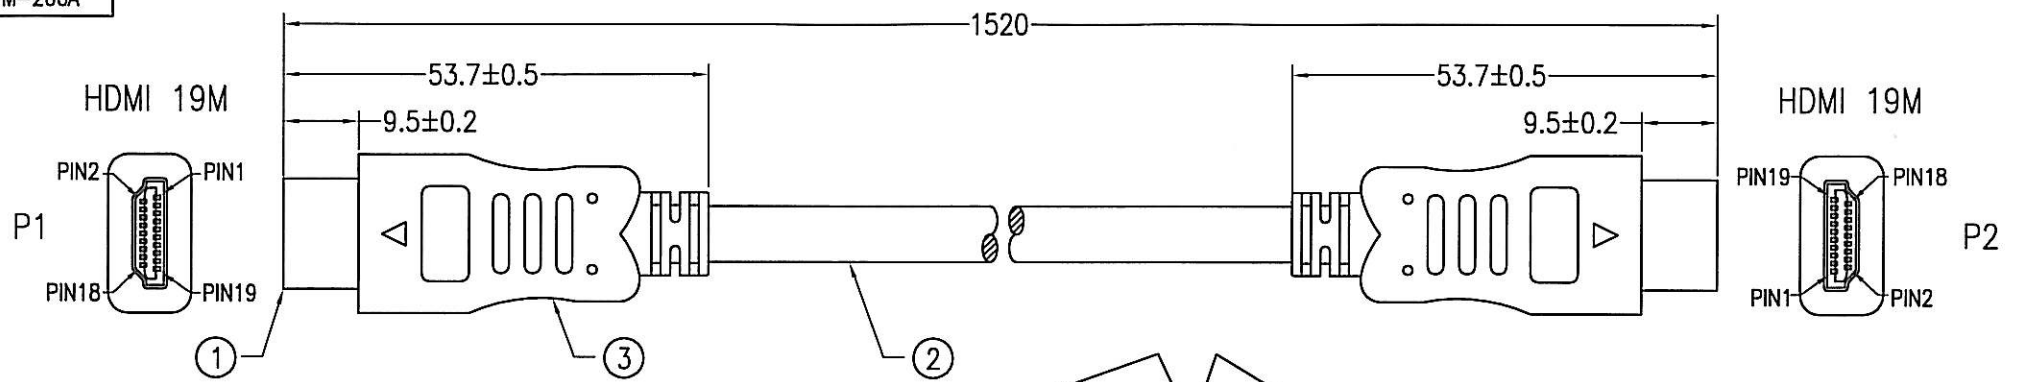

P1,P2: M-Y266A
M-266A

Customer No: No.4

P1	P2	Color
1	1	RED
3	3	WHITE
2	2	SHIELD
4	4	GREEN
6	6	WHITE
5	5	SHIELD
7	7	BLUE
9	9	WHITE
8	8	SHIELD
10	10	BROWN
12	12	WHITE
11	11	SHIELD
13	13	BLUE
14	14	YELLOW
15	15	ORANGE
16	16	WHITE
17	17	PURPLE
18	18	RED
19	19	GREEN
SHIELD	SHIELD	

PACKING: 1PCS IN A POLYBAG

NOTE: All relevant materials are complied with RoHS directive .

3	BLACK HEAT SHRINK TUBE ϕ 2.5*8mm	8	M743	
	BLACK HEAT SHRINK TUBE ϕ 0.8*20mm	8	M743	
	COPPER FOIL 33*60mm	2	M309	
	MOLDED PE COLOR TRANSPARENT		M280	
	MOLDED PVC BLACK		M304	
2	UL20276 [(30AWG*1Pair+AL+D+M)*4Pcs+(30AWG*1Pair)+(30AWG*5C)]+AM+AMA BRAID HDMI CABLE, OD 5.5mm, JACKET BLACK, DRAWING NO. EAAB3004P3001P3005C-323	1500mm	M304	
1	HDMI 19 MALE, GOLD PLATING 15 μ " ON CONTACTS&GOLD CONNECTOR, BLACK INSULATOR(51S019P-324F-B-SE R-S151S-42)	2set	M24	
No.	DESCRIPTION	Q'TY	Supplier	
APPROVED	JIROTECH INC.	Cable Length Unless Other Spec. Tolerances:		
CHECKED		HU	0 ~200mm \pm 10mm	201~1000mm \pm 20mm
DRAWING		David	1001 ~1500mm \pm 25mm	1501~2100mm \pm 30mm
DATE		01/APR/11	2100mm \pm 40mm	
ITEM NO.	PTL-HDMI-1.5	UNIT:mm		