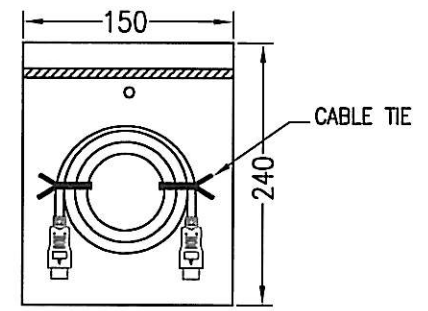

P1,P2: M-Y266A
M-266A

Customer No: No.4

P1	P2	Color
1	1	RED
3	3	WHITE
2	2	SHIELD
4	4	GREEN
6	6	WHITE
5	5	SHIELD
7	7	BLUE
9	9	WHITE
8	8	SHIELD
10	10	BROWN
12	12	WHITE
11	11	SHIELD
13	13	BLUE
14	14	YELLOW
15	15	ORANGE
16	16	WHITE
17	17	PURPLE
18	18	RED
19	19	GREEN
SHIELD	SHIELD	

PACKING: 1PCS IN A POLYBAG

NOTE: All relevant materials are complied with RoHS directive .

3	BLACK HEAT SHRINK TUBE ϕ 2.5*8mm	8	M743	
	BLACK HEAT SHRINK TUBE ϕ 0.8*20mm	8	M743	
	COPPER FOIL 33*60mm	2	M309	
	MOLDED PE COLOR TRANSPARENT		M280	
	MOLDED PVC BLACK		M304	
2	UL20276 [(30AWG*1Pair+AL+D+M)*4Pcs+(30AWG*1Pair)+(30AWG*5C)]+AM+AMA BRAID HDMI CABLE, OD 5.5mm, JACKET BLACK, DRAWING NO. EAAB3004P3001P3005C-323	1500mm	M304	
1	HDMI 19 MALE, GOLD PLATING 15 μ " ON CONTACTS&GOLD CONNECTOR, BLACK INSULATOR(51S019P-324F-B-SE R-S151S-42)	2set	M24	
No.	DESCRIPTION	Q'TY	Supplier	
APPROVED	JIROTECH INC.	Cable Length Unless Other Spec. Tolerances:		
CHECKED		HU	0 ~200mm \pm 10mm	201~1000mm \pm 20mm
DRAWING		David	1001 ~1500mm \pm 25mm	1501~2100mm \pm 30mm
DATE		01/APR/11	2100mm \pm 40mm	
ITEM NO.	PTL-HDMI-1.5	UNIT:mm		